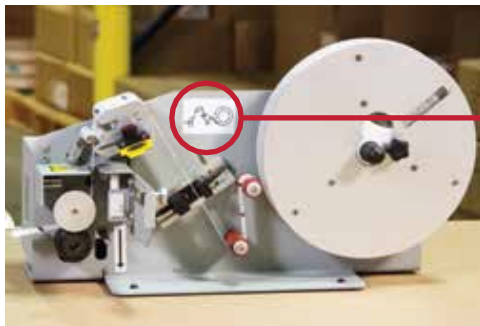

Attach promotional items & Gift cards, close brochures or use as an alternative to wafer seal

Dispenser Specifications

Weight:	10.0lb
Height:	10.5"
Length:	18.5"
Width:	7.0"
Materials:	Steel, Aluminum
Power:	100-240 VAC 50-60Hz; 0.5A. 24VDC