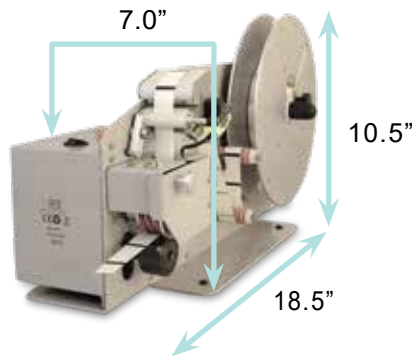

Attach promotional items & Gift cards, close brochures or use as an alternative to wafer seal

Dispenser Specifications

Weight:	10.0lb
Height:	10.5"
Length:	18.5"
Width:	7.0"
Materials:	Steel, Aluminum
Power:	100-240 VAC 50-60Hz; 0.5A. 24VDC