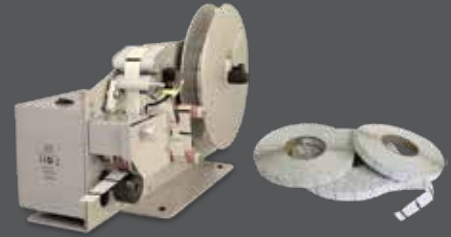

Durable, easy-to-use, affordable,
semi-automated dispenser.

Easy-to-use and designed for work environments where efficiency is paramount to project success, Glue Dots International's (GDI) EconoDot® semi-automated adhesive dispenser makes applying Glue Dots® Brand Adhesives fast, simple, and economical.

With a thoughtfully executed design, the EconoDot enhances the operator's experience while increasing productivity. Features of the EconoDot include:

- Lightweight, easily moved
- Semi-automatic dispensing
- Minimal space requirements
- Fast, easy start-up and simple to use
- Minimal training requirements
- Virtually maintenance free
- Made of steel and aluminum, durable and easy to wipe down
- Holds rolls with up to 8,000 adhesive patterns

The EconoDot's photo-sensing eye is triggered when an operator presses and removes the substrate from the nose plate. This applies the adhesive to the substrate and the liner automatically advances to the next pattern. This allows the operator to efficiently apply the preformed adhesive, eliminating mess and waste.

In addition to efficiency-increasing features, the EconoDot can dispense an extensive selection of Glue Dots, including custom adhesives, allowing it to be used with applications on virtually any substrate, in any workplace.